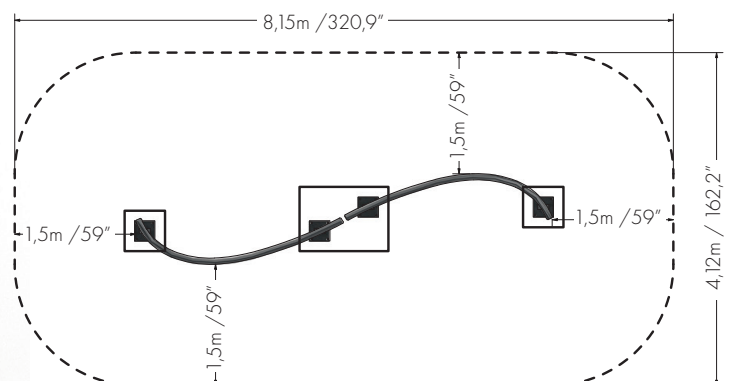

NWPLAY304 Balance Beam

Balance walk attracts children and is a classic item on the playground, - and can also be used for obstacle races with jumps over the beam training cardio and strength.

When balancing on the Balance Beam the child's balance and coordination stimulates. The balance sense is a fundamental motor skills, and helps the child concentrate.

Balance Beam is a fun and challenging play equipment for children of all ages.

POSITION AND SAFETY ZONE:

Area = 17,1 m² / 184 ft²

Free Fall Height = 40cm / 57"

DESIGNED TO PLAY

All Norwell PLAY equipment is inspired by Norwell's well known curve, - the main element of our design, which creates a light and transparent construction. Combined with our choice of colour, it can fit into any environment and in a playful way develops the child's balance and motor skills. All our equipment expresses the best of Danish Design, quality, functionality, and aesthetics.