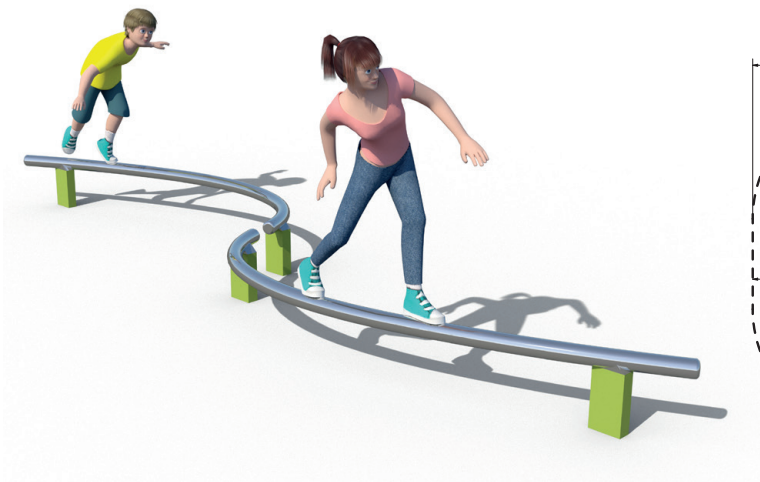

NWPLAY304 Balance Beam

Balance walk attracts children and is a classic item on the playground, - and can also be used for obstacle races with jumps over the beam training cardio and strength.

When balancing on the Balance Beam the child's balance and coordination stimulates. The balance sense is a fundamental motor skills, and helps the child concentrate.

Balance Beam is a fun and challenging play equipment for children of all ages.

POSITION AND SAFETY ZONE:

Area = 17,1 m² / 184 ft²

Free Fall Height = 40cm / 57"

DESIGNED TO PLAY

All Norwell PLAY equipment is inspired by Norwell's well known curve, - the main element of our design, which creates a light and transparent construction. Combined with our choice of colour, it can fit into any environment and in a playful way develops the child's balance and motor skills. All our equipment expresses the best of Danish Design, quality, functionality, and aesthetics.