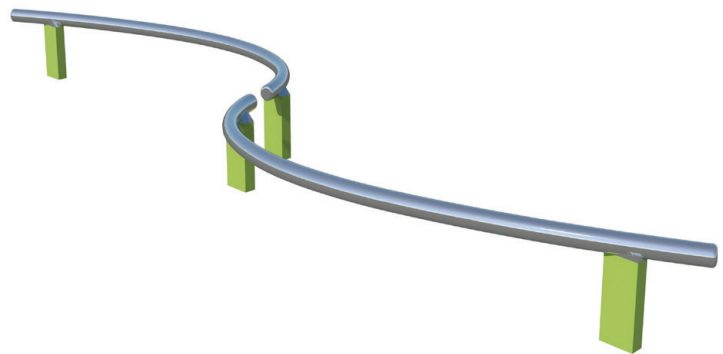

NWPLAY304 Balance Beam

Balance walk attracts children and is a classic item on the playground, - and can also be used for obstacle races with jumps over the beam training cardio and strength.

When balancing on the Balance Beam the child's balance and coordination stimulates. The balance sense is a fundamental motor skills, and helps the child concentrate.

Balance Beam is a fun and challenging play equipment for children of all ages.

POSITION AND SAFETY ZONE:

Area = 17,1 m² / 184 ft²

Free Fall Height = 40cm / 57"

DESIGNED TO PLAY

All Norwell PLAY equipment is inspired by Norwell's well known curve, - the main element of our design, which creates a light and transparent construction. Combined with our choice of colour, it can fit into any environment and in a playful way develops the child's balance and motor skills. All our equipment expresses the best of Danish Design, quality, functionality, and aesthetics.