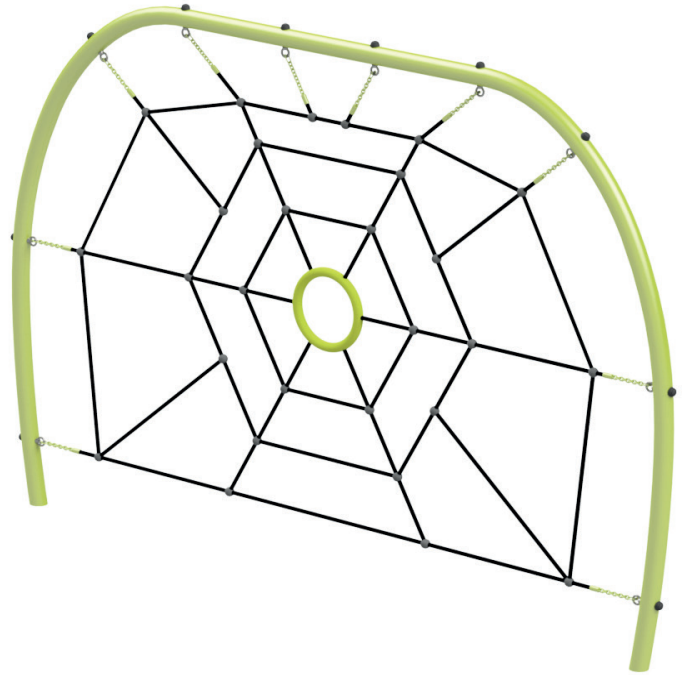

# NWPLAY210 Rope Play

On the characteristic Norwell bows, a large rope-mesh is stretched out and invites for climbing and play.

The climbing structure invites to play and have fun with movements for both young and older children.

By climbing the child strengthen its physique skills, stimulate its motor skills and cross-coordination.

## POSITION AND SAFETY ZONE:

Area = 33,5m<sup>2</sup> / 360,6 ft<sup>2</sup>

Free Fall Height = 208cm / 81,9"

## DESIGNED TO PLAY

All Norwell PLAY equipment is inspired by Norwell's well known curve, - the main element of our design, which creates a light and transparent construction. Combined with our choice of colour, it can fit into any environment and in a playful way develops the child's balance and motor skills. All our equipment expresses the best of Danish Design, quality, functionality, and aesthetics.