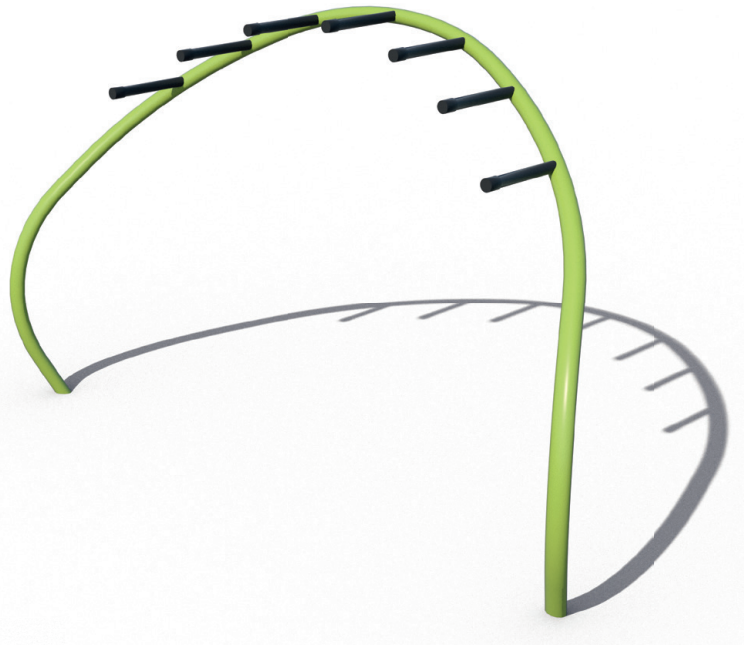

NWPLAY108 Arm Walker

PLAY

Play in Arm Walker, strength and endurance are challenged.

With fine control and good body awareness, the body swings rib by rib from end to end.

It also strengthens the upper body, arms and the ability to coordinate.

POSITION AND SAFETY ZONE:

Area = 22m² / 236,8 ft²

Free Fall Height = 98cm / 38,6"

DESIGNED TO PLAY

All Norwell PLAY equipment is inspired by Norwell's well known curve, - the main element of our design, which creates a light and transparent construction. Combined with our choice of colour, it can fit into any environment and in a playful way develops the child's balance and motor skills. All our equipment expresses the best of Danish Design, quality, functionality, and aesthetics.