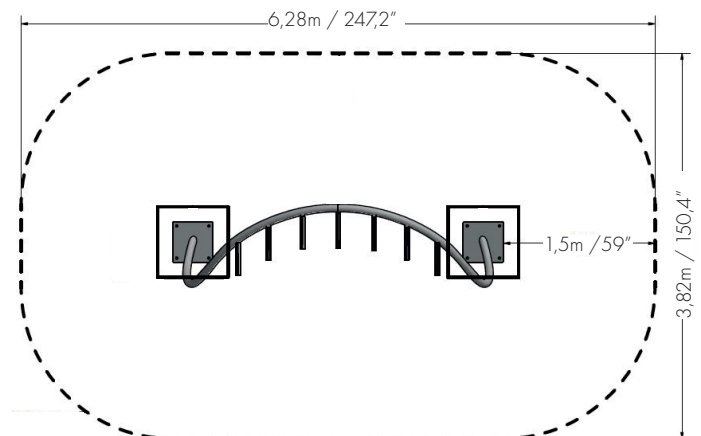

NWPLAY108 Arm Walker

PLAY

Play in Arm Walker, strength and endurance are challenged.

With fine control and good body awareness, the body swings rib by rib from end to end.

It also strengthens the upper body, arms and the ability to coordinate.

POSITION AND SAFETY ZONE:

Area = 22m² / 236,8 ft²

Free Fall Height = 98cm / 38,6"

DESIGNED TO PLAY

All Norwell PLAY equipment is inspired by Norwell's well known curve, - the main element of our design, which creates a light and transparent construction. Combined with our choice of colour, it can fit into any environment and in a playful way develops the child's balance and motor skills. All our equipment expresses the best of Danish Design, quality, functionality, and aesthetics.